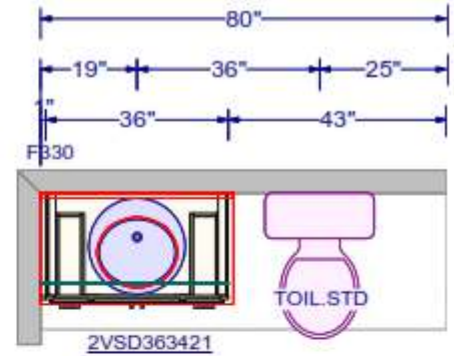

BASEMENT BATH