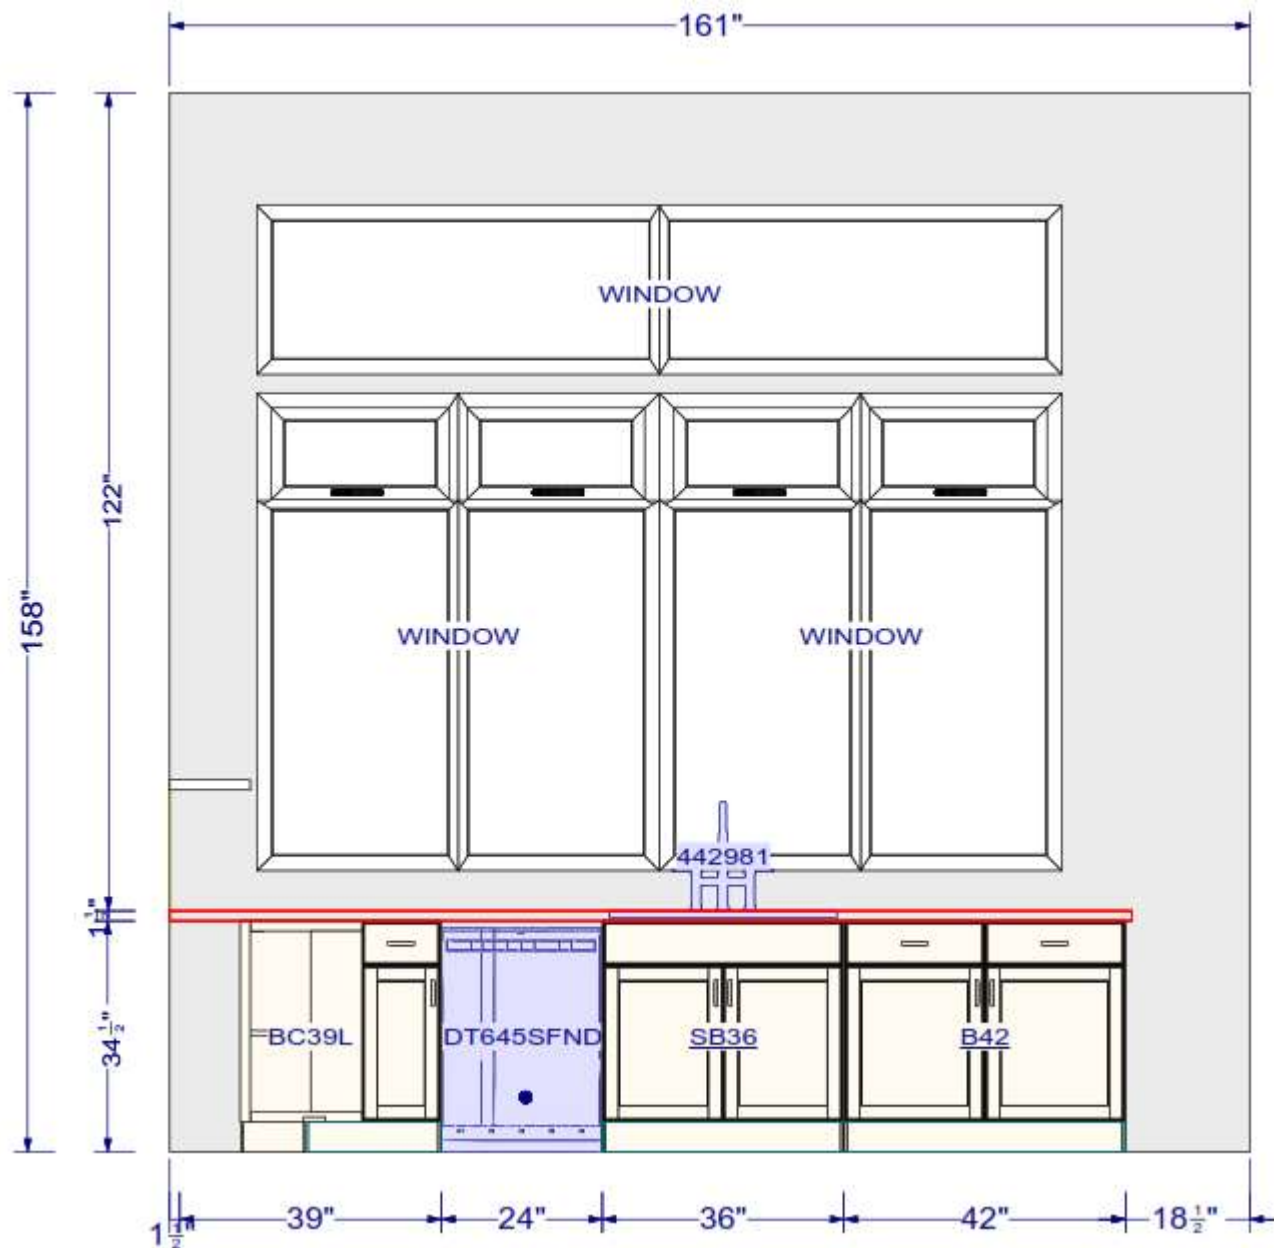

KITCHEN365

DESIGN. SELL. GROW