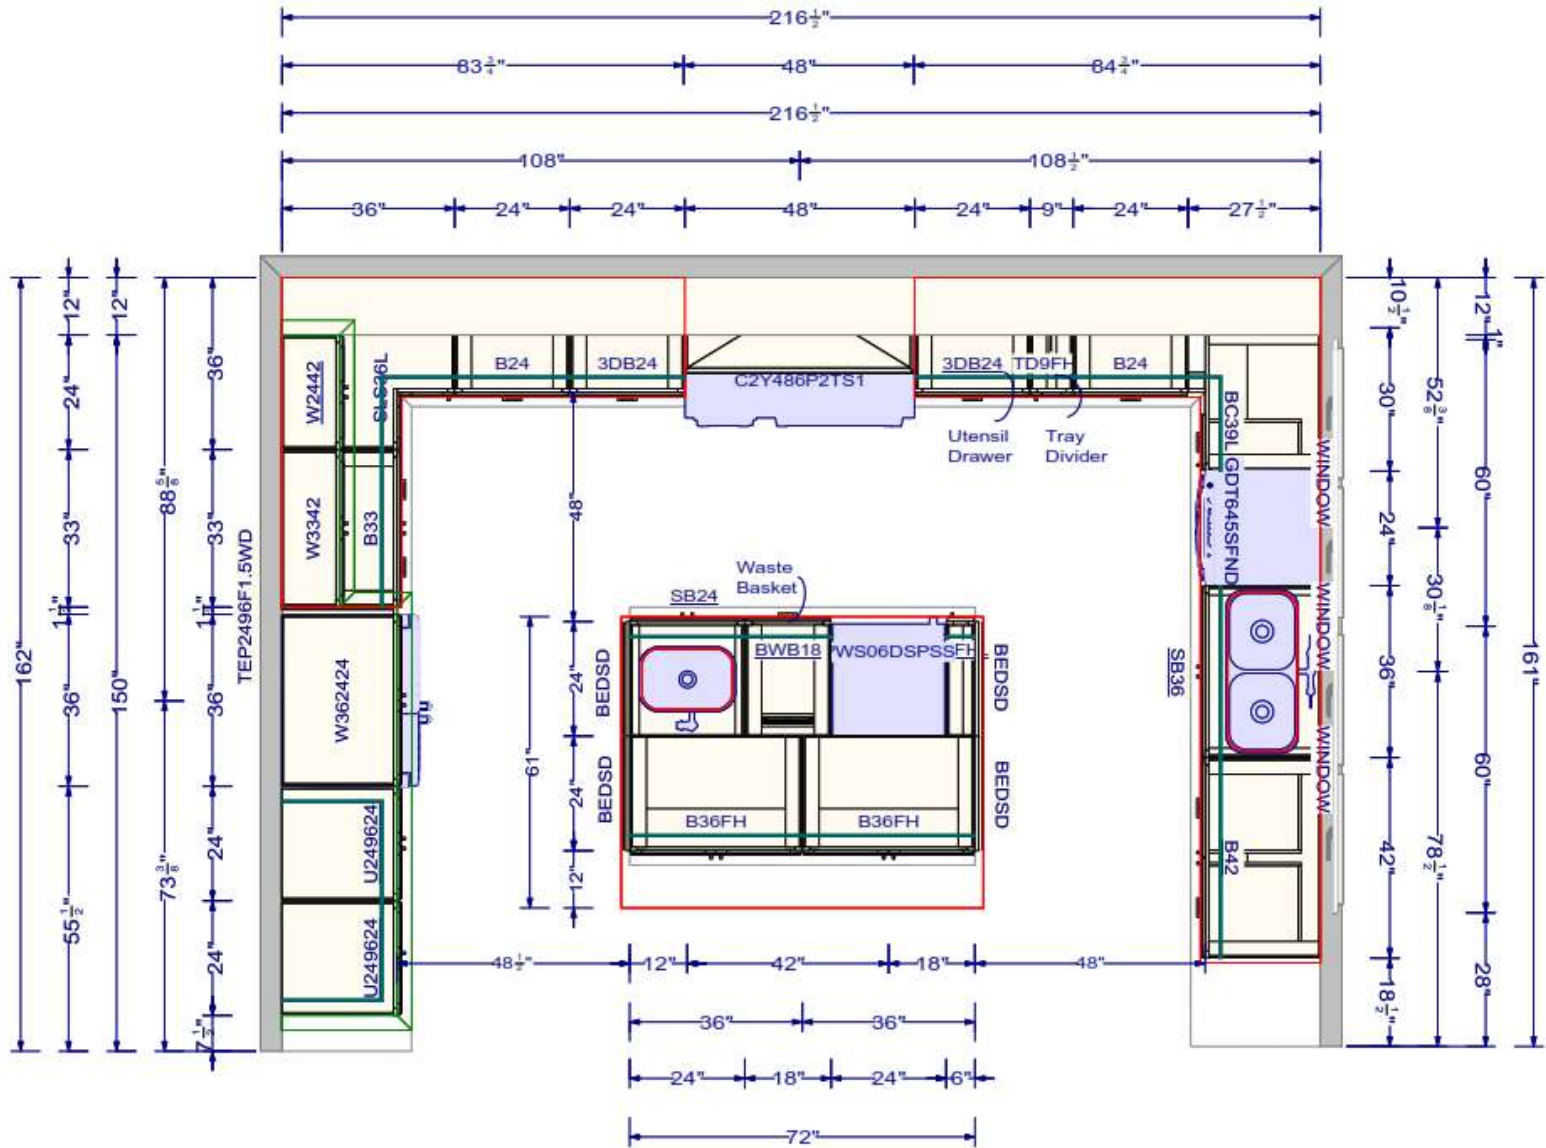

KITCHEN365

DESIGN. SELL. GROW

KITCHEN

*Please verify all the dimensions

www.kitchen365.com

Confidential. Copyright 2023, Kitchen365.com. Kitchen365 Proprietary.